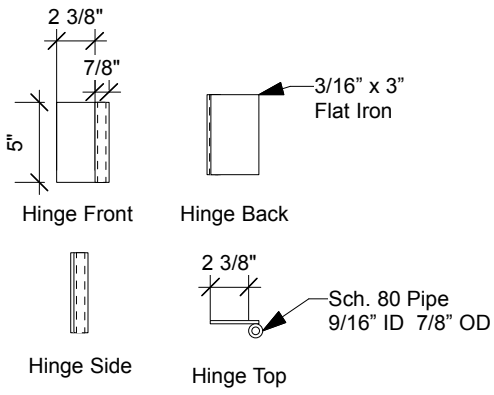

Comedy of Errors
Lazzi Door
Scale 1" = 1'
Drawn by JD Stallings
9/6/16

Door Front Elevation