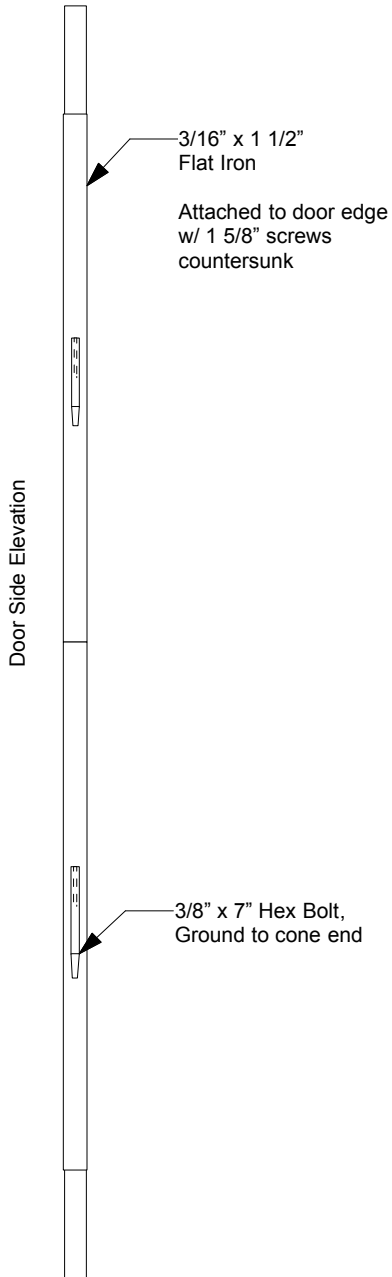

Comedy of Errors
Lazzi Door
Scale 1" = 1'
Drawn by JD Stallings
9/6/16

Door Front Elevation