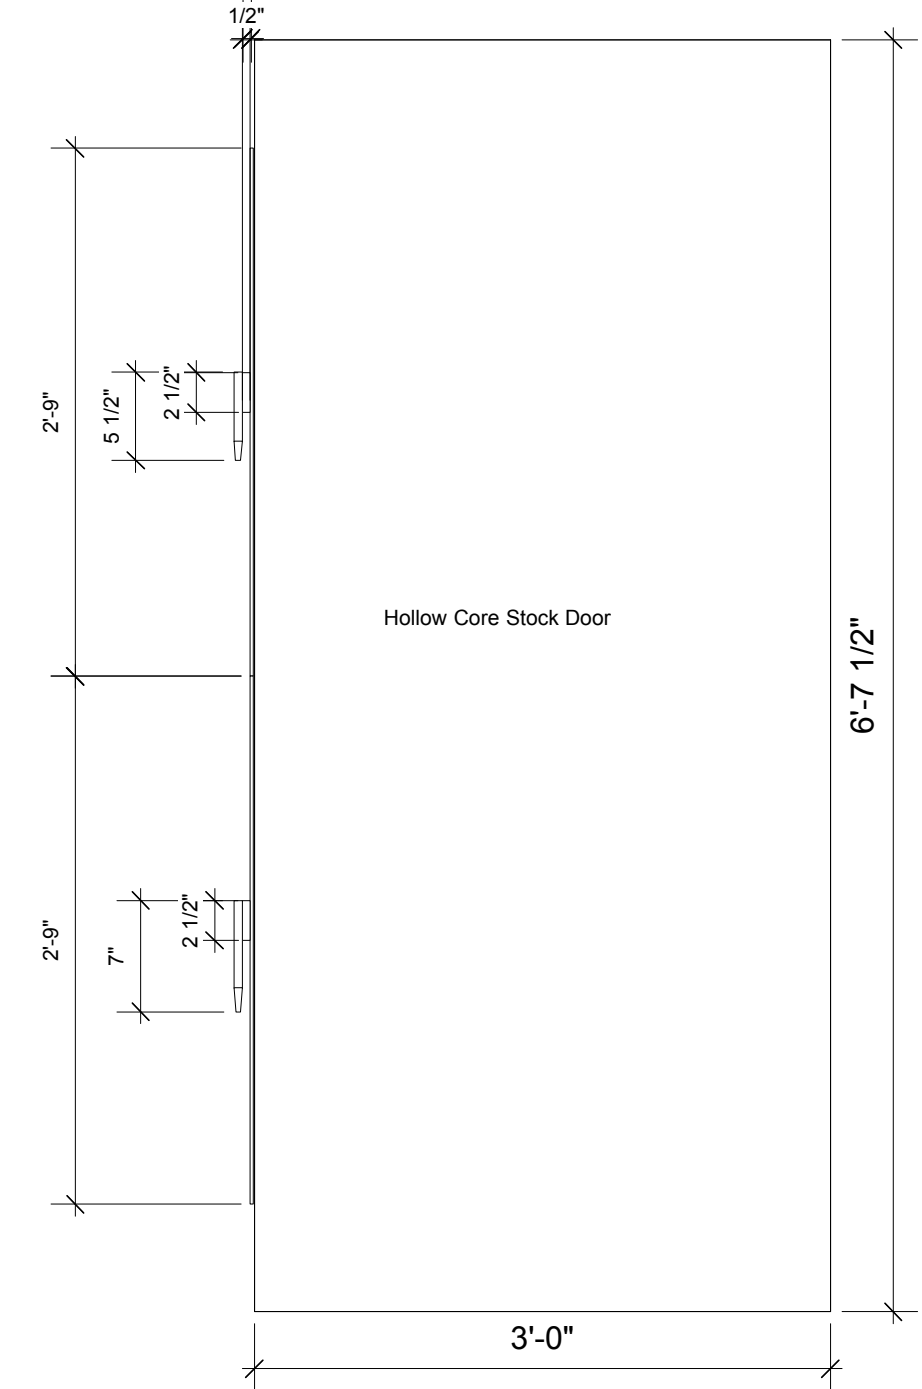

Comedy of Errors
Lazzi Door
Scale 1" = 1'
Drawn by JD Stallings
9/6/16

Door Front Elevation