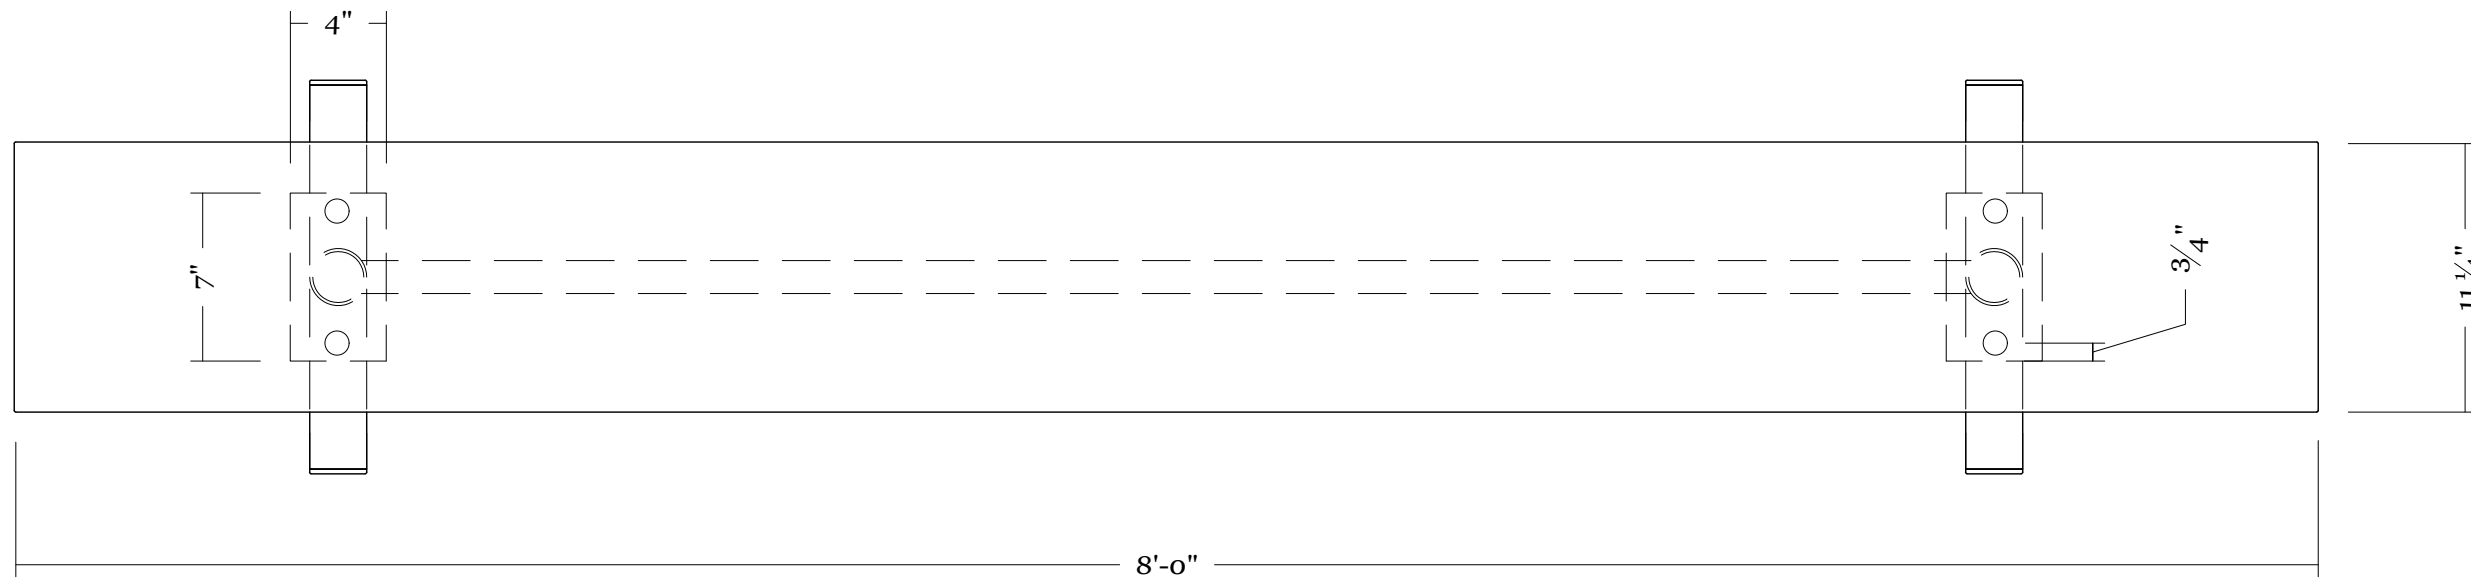

MAKE 2 BENCHES

UVA DRAMA
WOLVES

DIRECTOR: AMANDA MCRAVEN
DESIGNER: JD STALLINGS
TD: TIM NIELSEN
DRAFTSPERSON: JD STALLINGS

SOCCER BENCH
MAKE 2

1.5" = 1'

DRAWING NOTES
-2X12 SEAT
-USE SCRAP 2" PIPE AND 1" PIPE
-BOLT PLATE CAN BE 1/8" OR 3/16" THICK
-3/8" X 2 1/2" CARRIAGE BOLTS
-CAP OPEN ENDS OF BASE PIPE