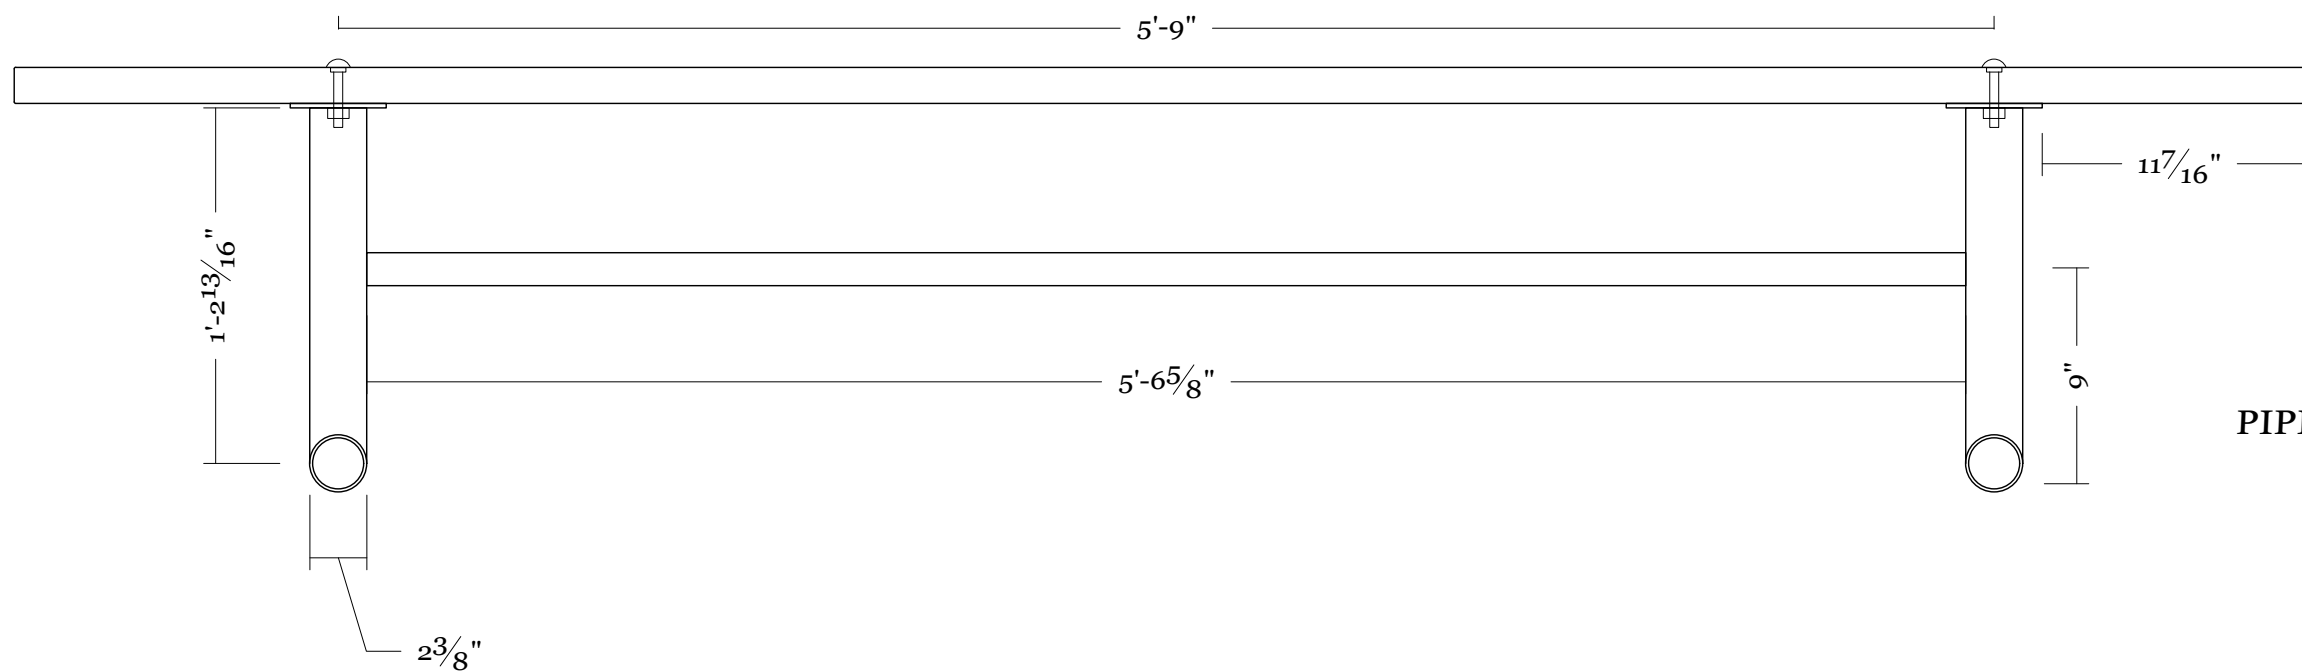

MAKE 2 BENCHES

UVA DRAMA
WOLVES

DIRECTOR: AMANDA MCRAVEN
DESIGNER: JD STALLINGS
TD: TIM NIELSEN
DRAFTSPERSON: JD STALLINGS

SOCCER BENCH
MAKE 2

1.5" = 1'

DRAWING NOTES
-2X12 SEAT
-USE SCRAP 2" PIPE AND 1" PIPE
-BOLT PLATE CAN BE 1/8" OR 3/16" THICK
-3/8" X 2 1/2" CARRIAGE BOLTS
-CAP OPEN ENDS OF BASE PIPE