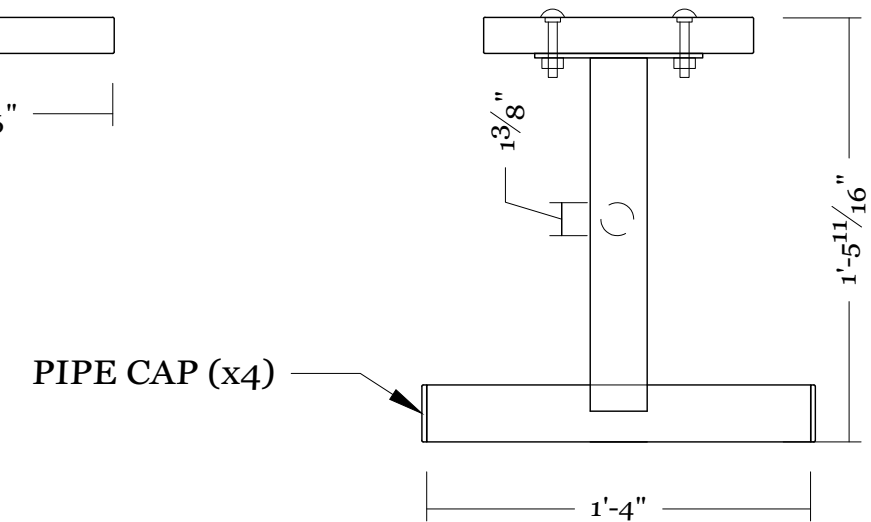

MAKE 2 BENCHES

UVA DRAMA
WOLVES

DIRECTOR: AMANDA MCRAVEN
DESIGNER: JD STALLINGS
TD: TIM NIELSEN
DRAFTSPERSON: JD STALLINGS

SOCCER BENCH
MAKE 2

1.5" = 1'

DRAWING NOTES
-2X12 SEAT
-USE SCRAP 2" PIPE AND 1" PIPE
-BOLT PLATE CAN BE 1/8" OR 3/16" THICK
-3/8" X 2 1/2" CARRIAGE BOLTS
-CAP OPEN ENDS OF BASE PIPE